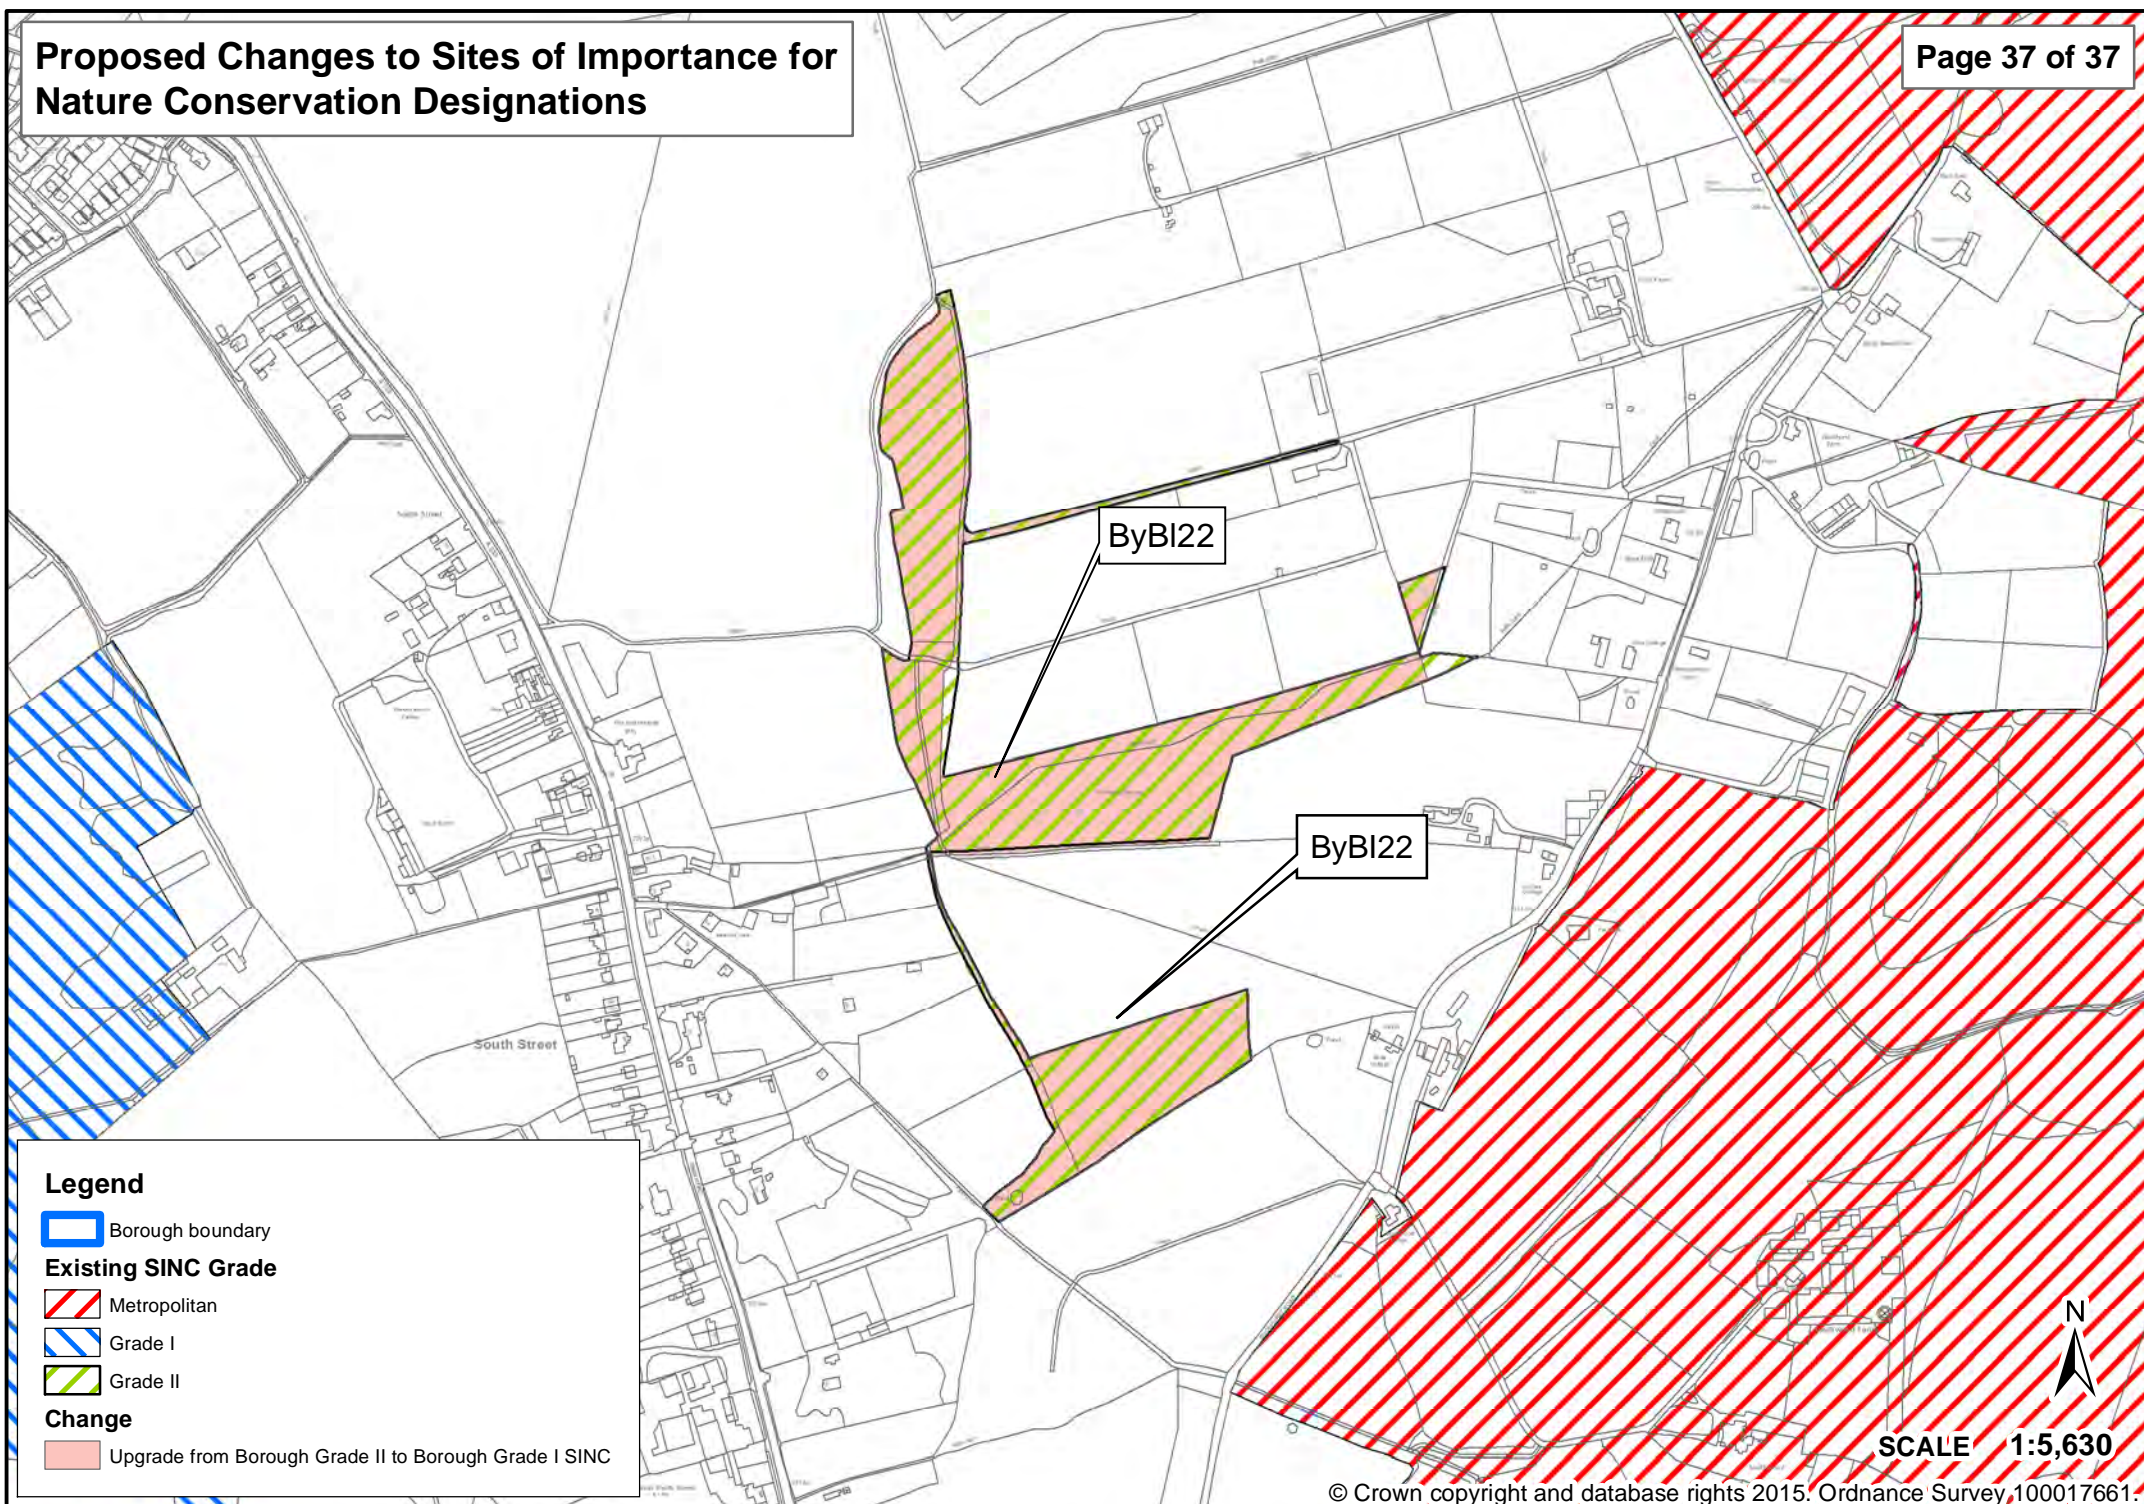

Proposed Changes to Sites of Importance for Nature Conservation Designations

Legend

- Borough boundary
- Existing SINC Grade**
 - Metropolitan
- Change**
 - Extension to Metropolitan SINC
 - New Local SINC

ByL18

M018

SCALE 1:5,050

Proposed Changes to Sites of Importance for Nature Conservation Designations

Proposed Changes to Sites of Importance for Nature Conservation Designations

- Legend**
- Borough boundary
 - Existing SINC Grade**
 - Metropolitan
 - Grade I
 - Grade II
 - Change**
 - Upgrade from Borough Grade II to Borough Grade I SINC