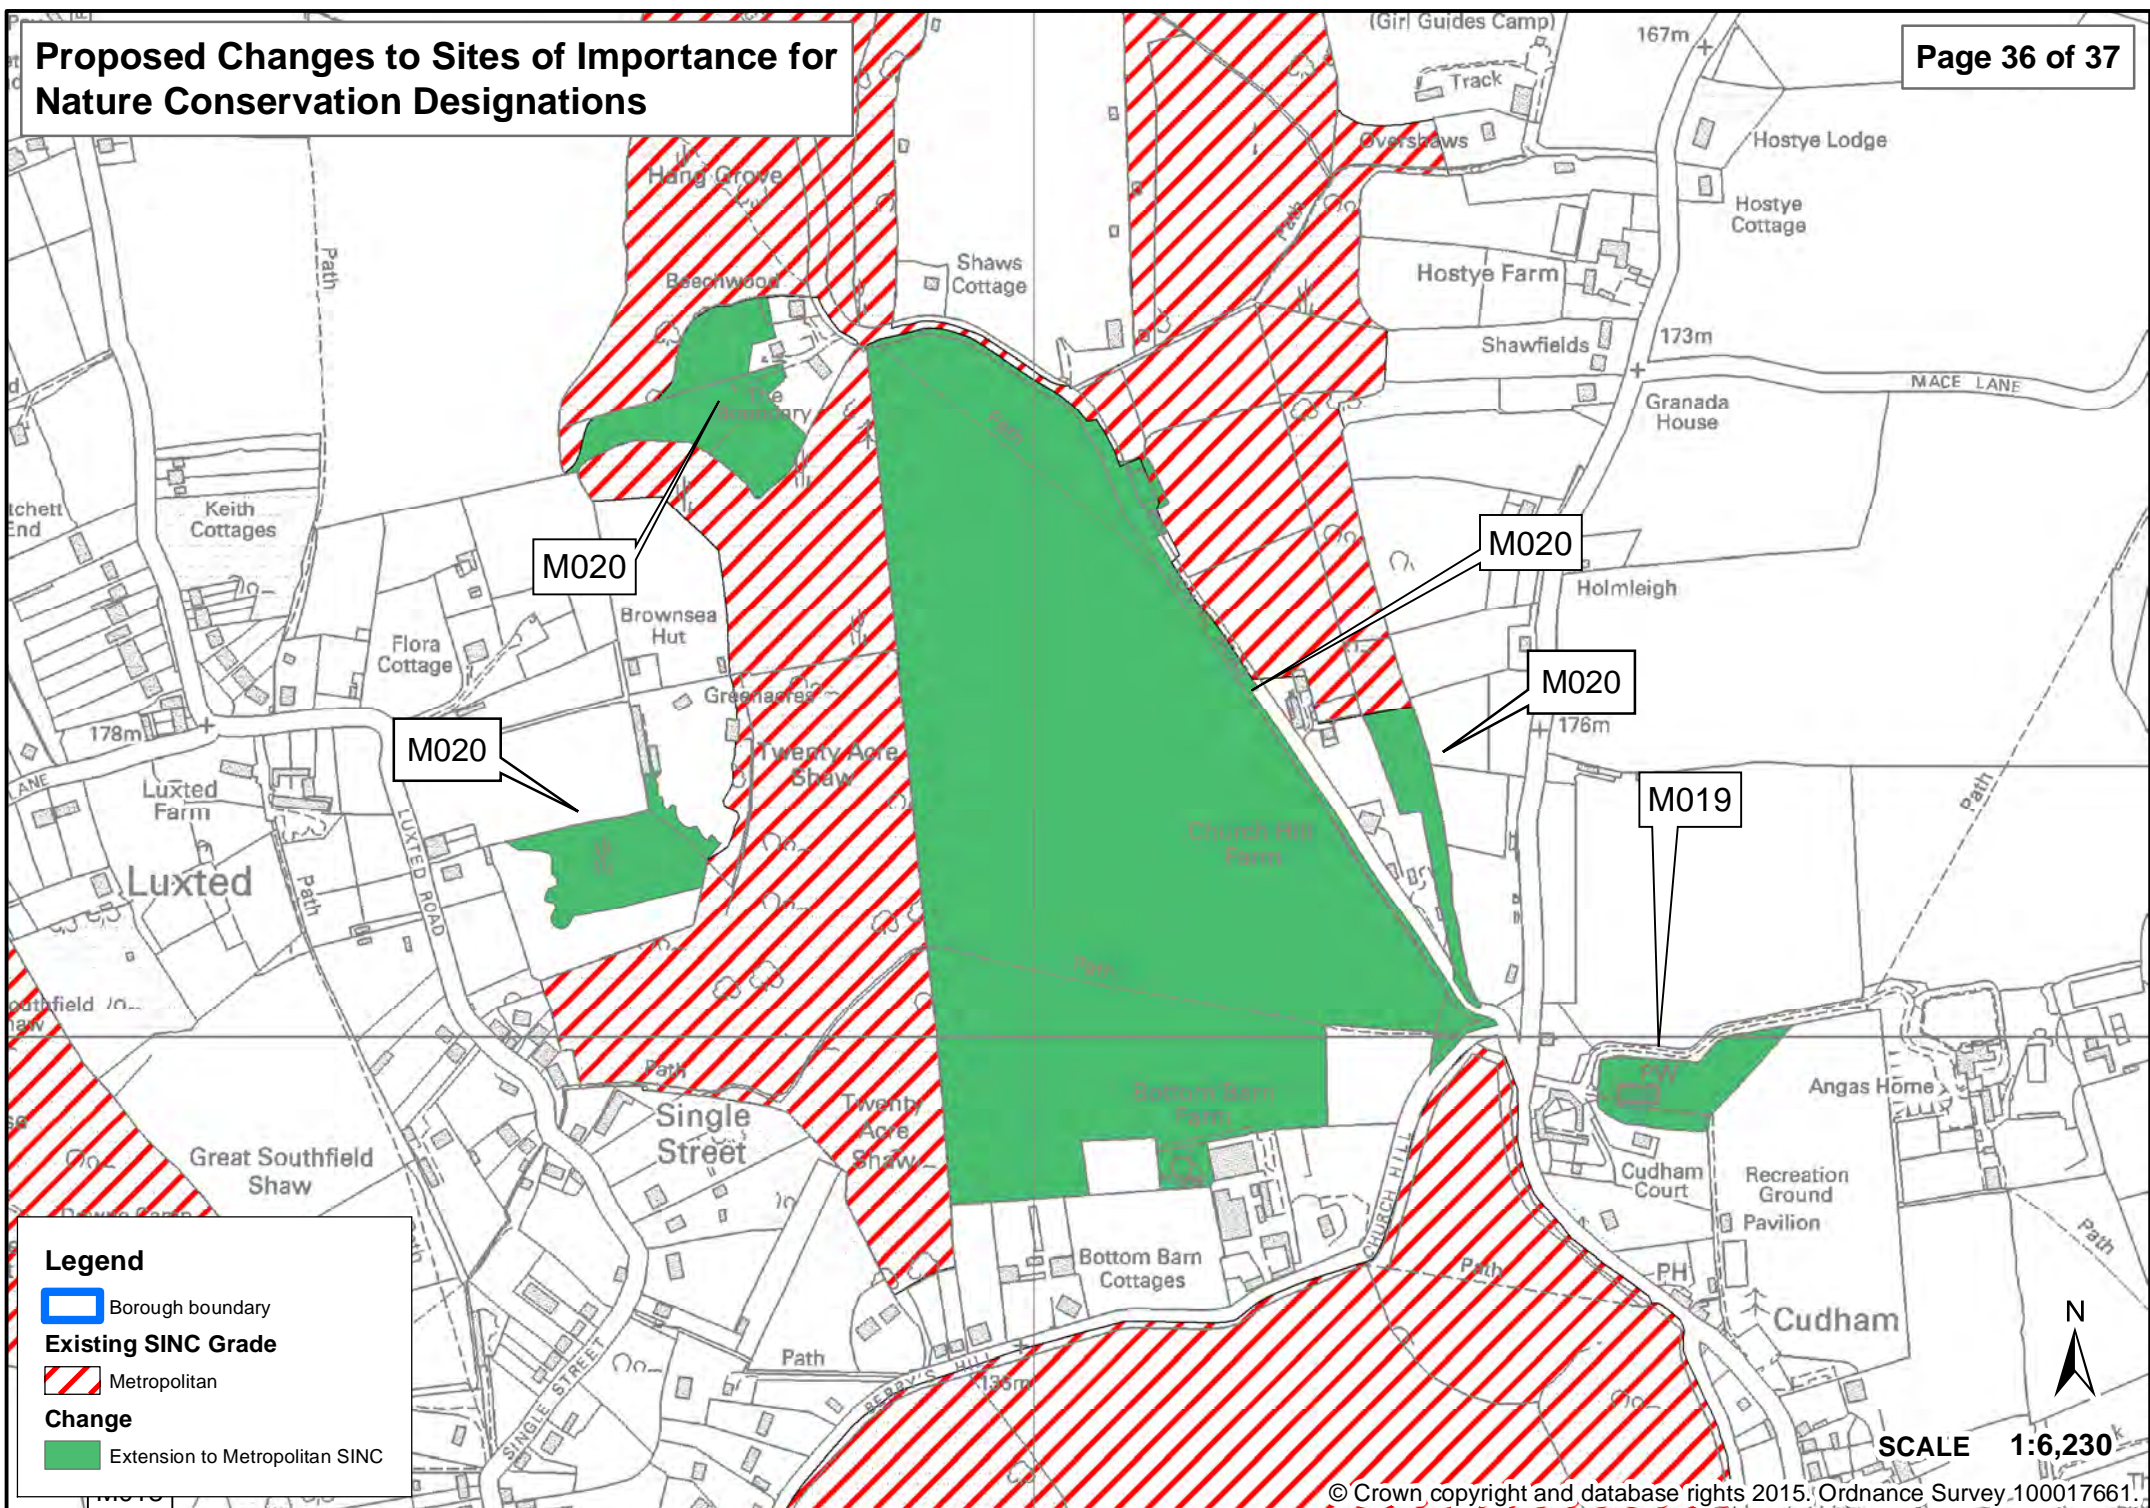

Proposed Changes to Sites of Importance for Nature Conservation Designations

Legend

- Borough boundary
- Existing SINC Grade**
 - Metropolitan
- Change**
 - Extension to Metropolitan SINC
 - New Local SINC

ByL18

M018

SCALE 1:5,050

Proposed Changes to Sites of Importance for Nature Conservation Designations

Proposed Changes to Sites of Importance for Nature Conservation Designations

- Legend**
- Borough boundary
 - Existing SINC Grade**
 - Metropolitan
 - Grade I
 - Grade II
 - Change**
 - Upgrade from Borough Grade II to Borough Grade I SINC