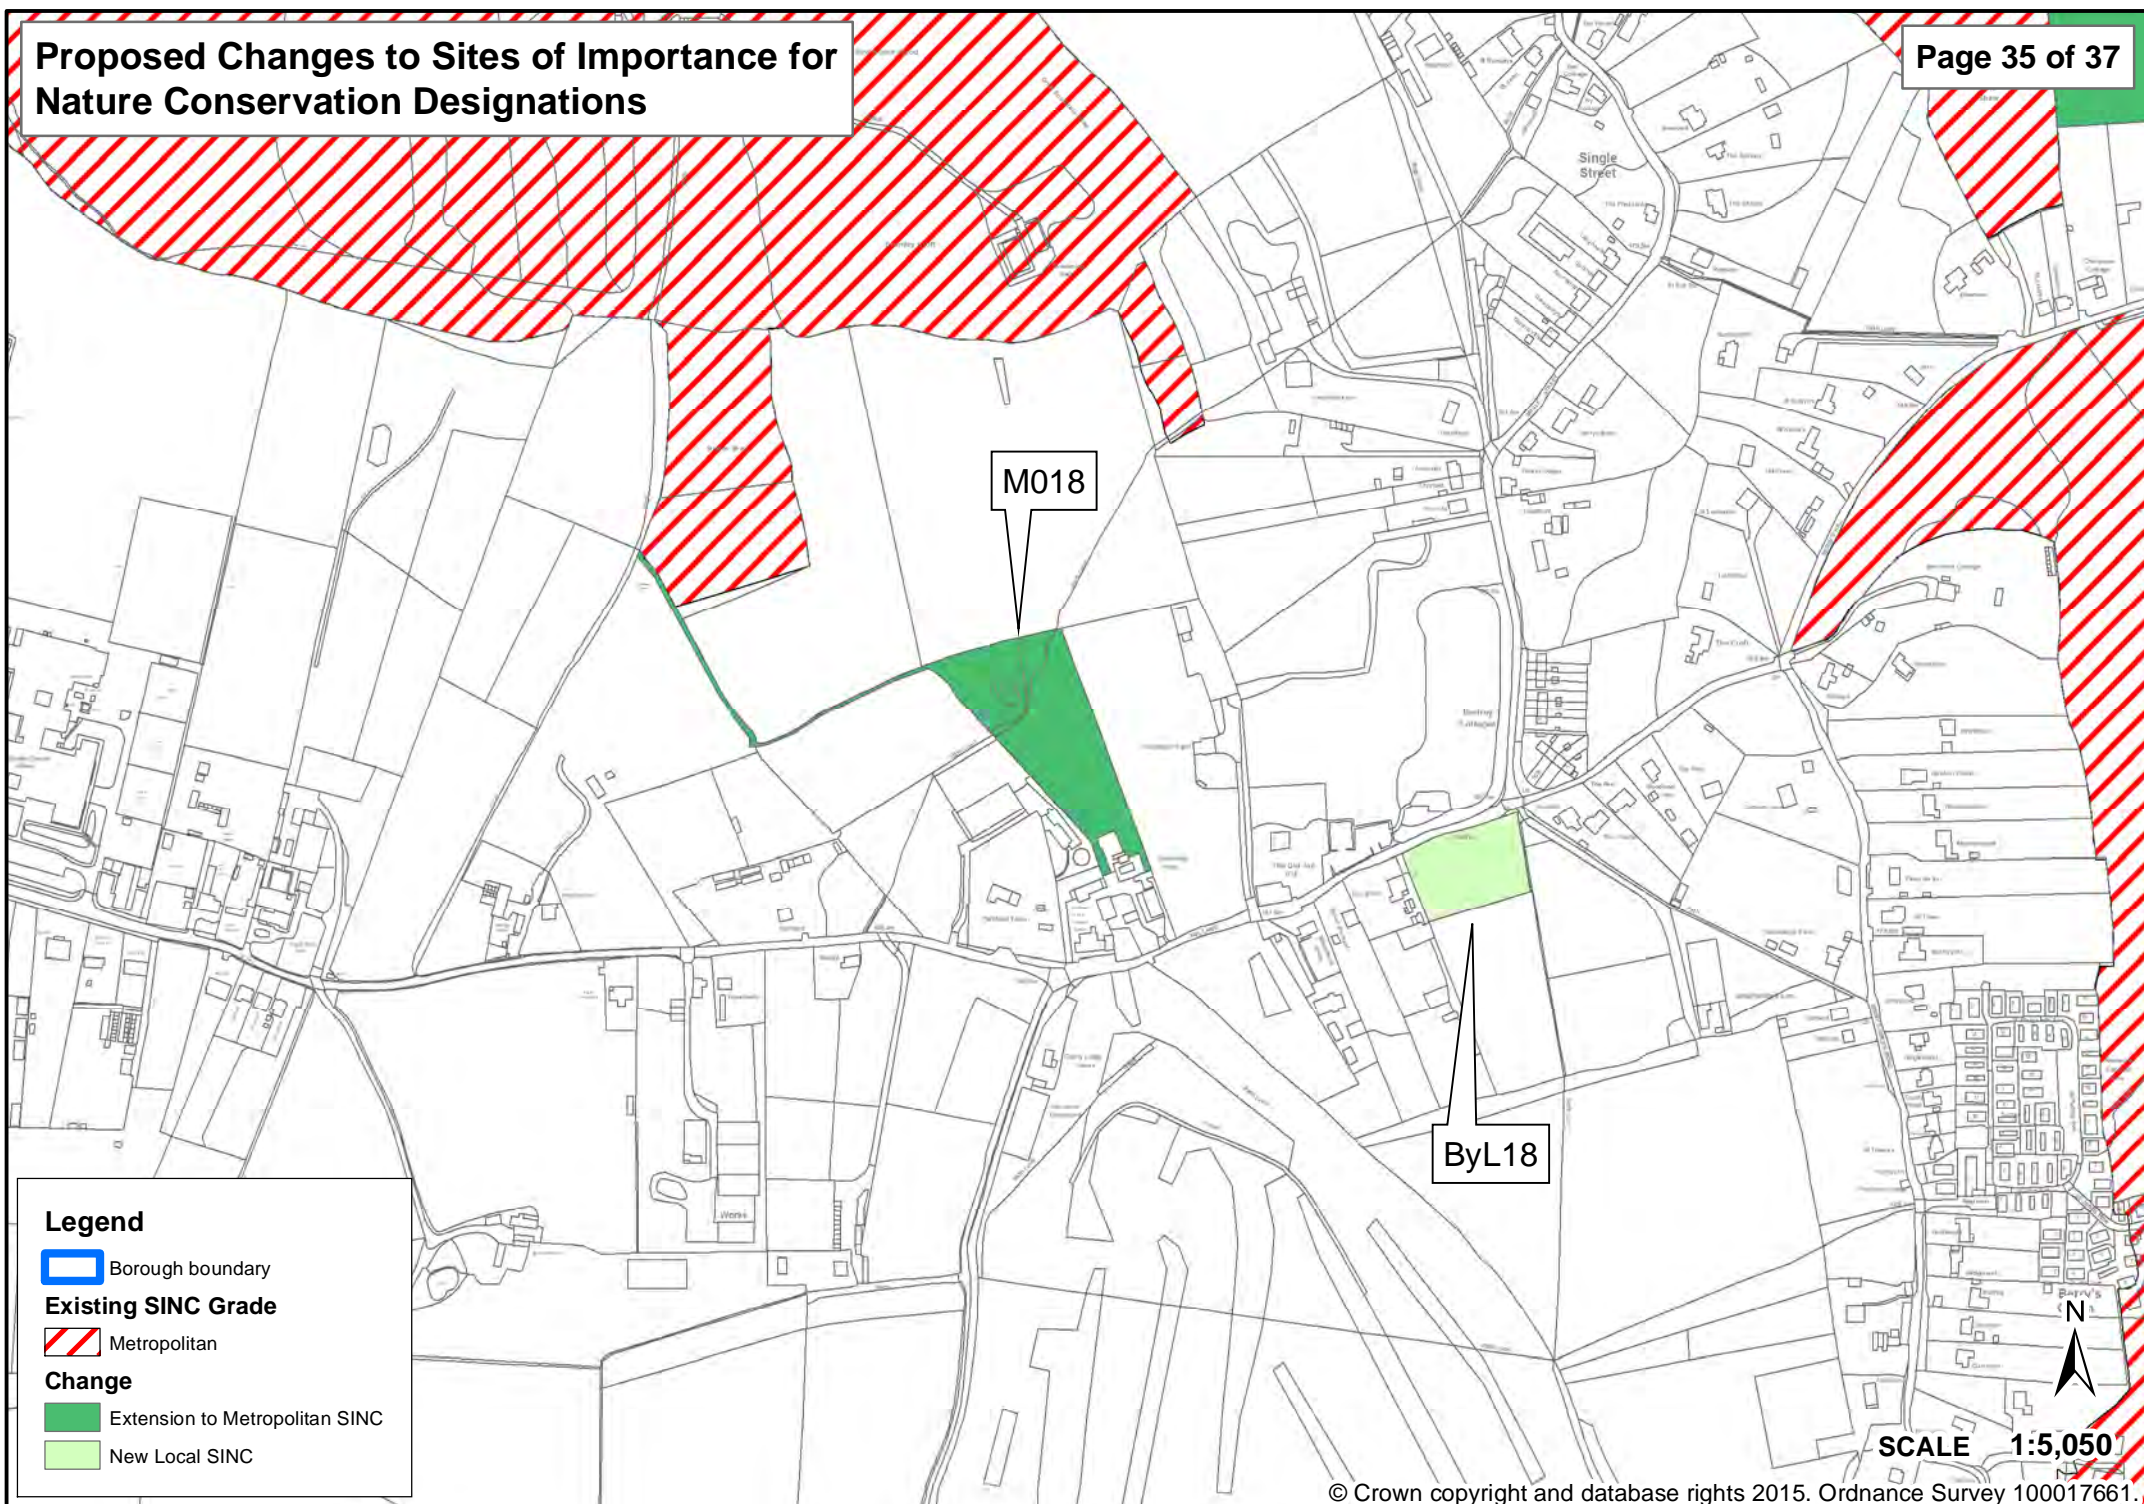

Proposed Changes to Sites of Importance for Nature Conservation Designations

Legend

- Borough boundary
- Existing SINC Grade**
 - Metropolitan
- Change**
 - Extension to Metropolitan SINC
 - New Local SINC

ByL18

M018

SCALE 1:5,050

Proposed Changes to Sites of Importance for Nature Conservation Designations

Proposed Changes to Sites of Importance for Nature Conservation Designations

- Legend**
- Borough boundary
 - Existing SINC Grade**
 - Metropolitan
 - Grade I
 - Grade II
 - Change**
 - Upgrade from Borough Grade II to Borough Grade I SINC